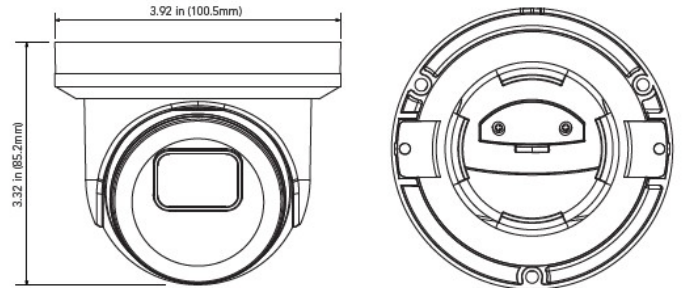

DIMENSIONS

Unit : inch (mm)

OPTIONAL ACCESSORIES

AVC-NPE81F28

8MP H.265 FIXED EYEBALL NETWORK CAMERA

SPECIFICATIONS

CAMERA	
Image Sensor	1/2.8" Progressive Scan CMOS
Resolution	8MP
Image Size	3840 x 2160
Min. Illumination	Color: 0.1lux @ F1.2(AGC ON) BW: 0 lux w IR ON
Shutter Speed	1/20,000s ~ 1/5s
Slow Shutter	Supported
IR Distance	Up to 98ft. (30m)
Lens	Fixed 2.8mm (M12)
Field of View	Horizontal:107°, Vertical:57°, Diagonal:128°
WDR	120dB
VIDEO STREAM	
Max. Image Resolution	3840 x 2160 @ 20fps
Supported Resolutions	3840 x 2160, 3072 x 1728, 2592 x 1944, 2592 x 1520, 2304 x 1296, 1920 x 1080, 1280 x 720, 640 x 480, 320 x 240
Main Stream	3840 x 2160, 3072 x 1728, 2592 x 1944, 2592 x 1520, 2304 x 1296, 1920 x 1080, 1280 x 960, 1280 x 720
Sub Stream	720P(1280x720), VGA(640x480), QVGA(320x240)
Mobile Stream	VGA (640x480), QVGA (320x240)
Video Compression	H.265 / H.264
Video Bit Rate	8 Kbps ~ 16 Mbps (CBR / VBR Adjustable)
Max. Framerate	50Hz: 20fps@8MP/5MP/4MP/3MP/2MP/960P/720P/VGA/QVGA, 60Hz: 20fps@8MP/5MP/4MP/3MP/2MP/960P/720P/VGA/QVGA
NETWORK	
Ethernet	1 x RJ45 10M / 100M(BASE-T)
ONVIF	ONVIF (Profile S/G/T,20.06)
Protocol	HTTP, HTTPS, FTP, SMTP, UPnP, SNMP, DNS, DDNS, NTP, RTSP, RTP, TCP/IP, PPPoE, DHCP
Security	IP Address Filter; Complicated Password; Authenticated Username and Password
IMAGE	
Day & Night	IR cut filter with auto switch (Day/Night/Auto/Schedule)
True WDR	Yes
Digital NR	Yes (3D DNR)
Backlight Compensation (BLC)	Off/On (5 Zone)
Motion Detection	Off/On (8 Level)
Gain Control	Auto
White Balance	Auto/Manual
Privacy Mask	Off/On (4 Zone, Rectangle)
Flip / Mirror	Flip/Corridor/Rotation
Sharpness	Yes
Image Setting	Yes
Language	Support for English and Korean
VIDEO ANALYTICS	
Supported Recorders	Diversity Series
On-Board Storage	Micro SD slot, up to 256GB
Alarm/Audio	No/ Built-in Microphone
Hardware Reset	Yes
Smart Feature	PID,LCD,PD/VD
Smart Events	Human Detection, Vehicle Detection
Alarm Link Events	Motion Detection
GENERAL	
Angle Adjustment	Any Angle
Input Voltage	DC 12V / PoE (802.3af)
Power Consumption	≤6W
Ingress Protection	IP67
Working Temperature	-22°~131° F (-30°~55° C)
Dimensions	3.92" x 3.32" (100.5mm x 85.2mm)